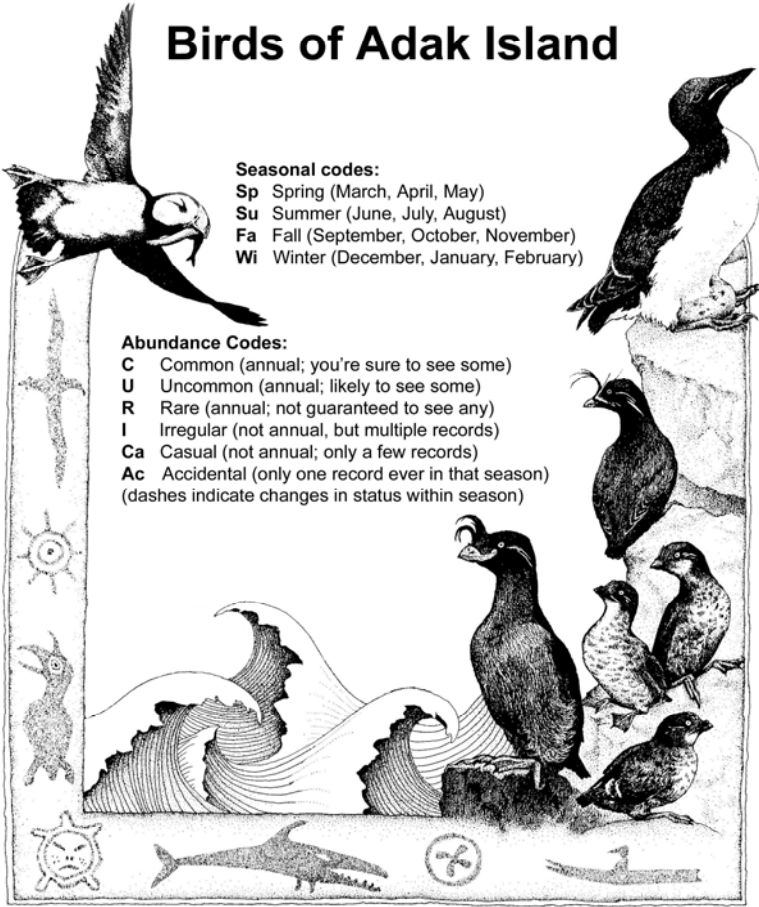

Birds of Adak Island

Seasonal codes:

- Sp** Spring (March, April, May)
- Su** Summer (June, July, August)
- Fa** Fall (September, October, November)
- Wi** Winter (December, January, February)

Abundance Codes:

- C** Common (annual; you're sure to see some)
 - U** Uncommon (annual; likely to see some)
 - R** Rare (annual; not guaranteed to see any)
 - I** Irregular (not annual, but multiple records)
 - Ca** Casual (not annual; only a few records)
 - Ac** Accidental (only one record ever in that season)
- (dashes indicate changes in status within season)